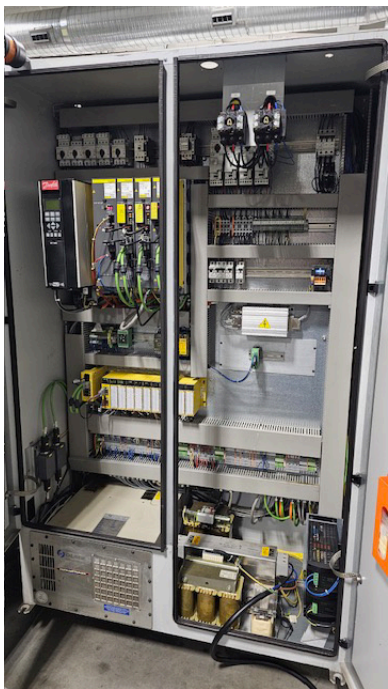

Make	Kellenberger
Model	Kel-Varia RS 225x1500
Year	2007
Control	FANUC
Options	Auto Indexing B-Axis, Probe/Flag, Coolant system, Dressing Diamond, Wheel Hub, Gap control system, Mist Collection System, 500mm OD Wheel, Heavy Duty Workhead and Tailstock, Foot Petal retraction. Hydrostatic X and Z Axis ways.
Location	Indiana
Delivery	Stock
Price	\$260,000.00